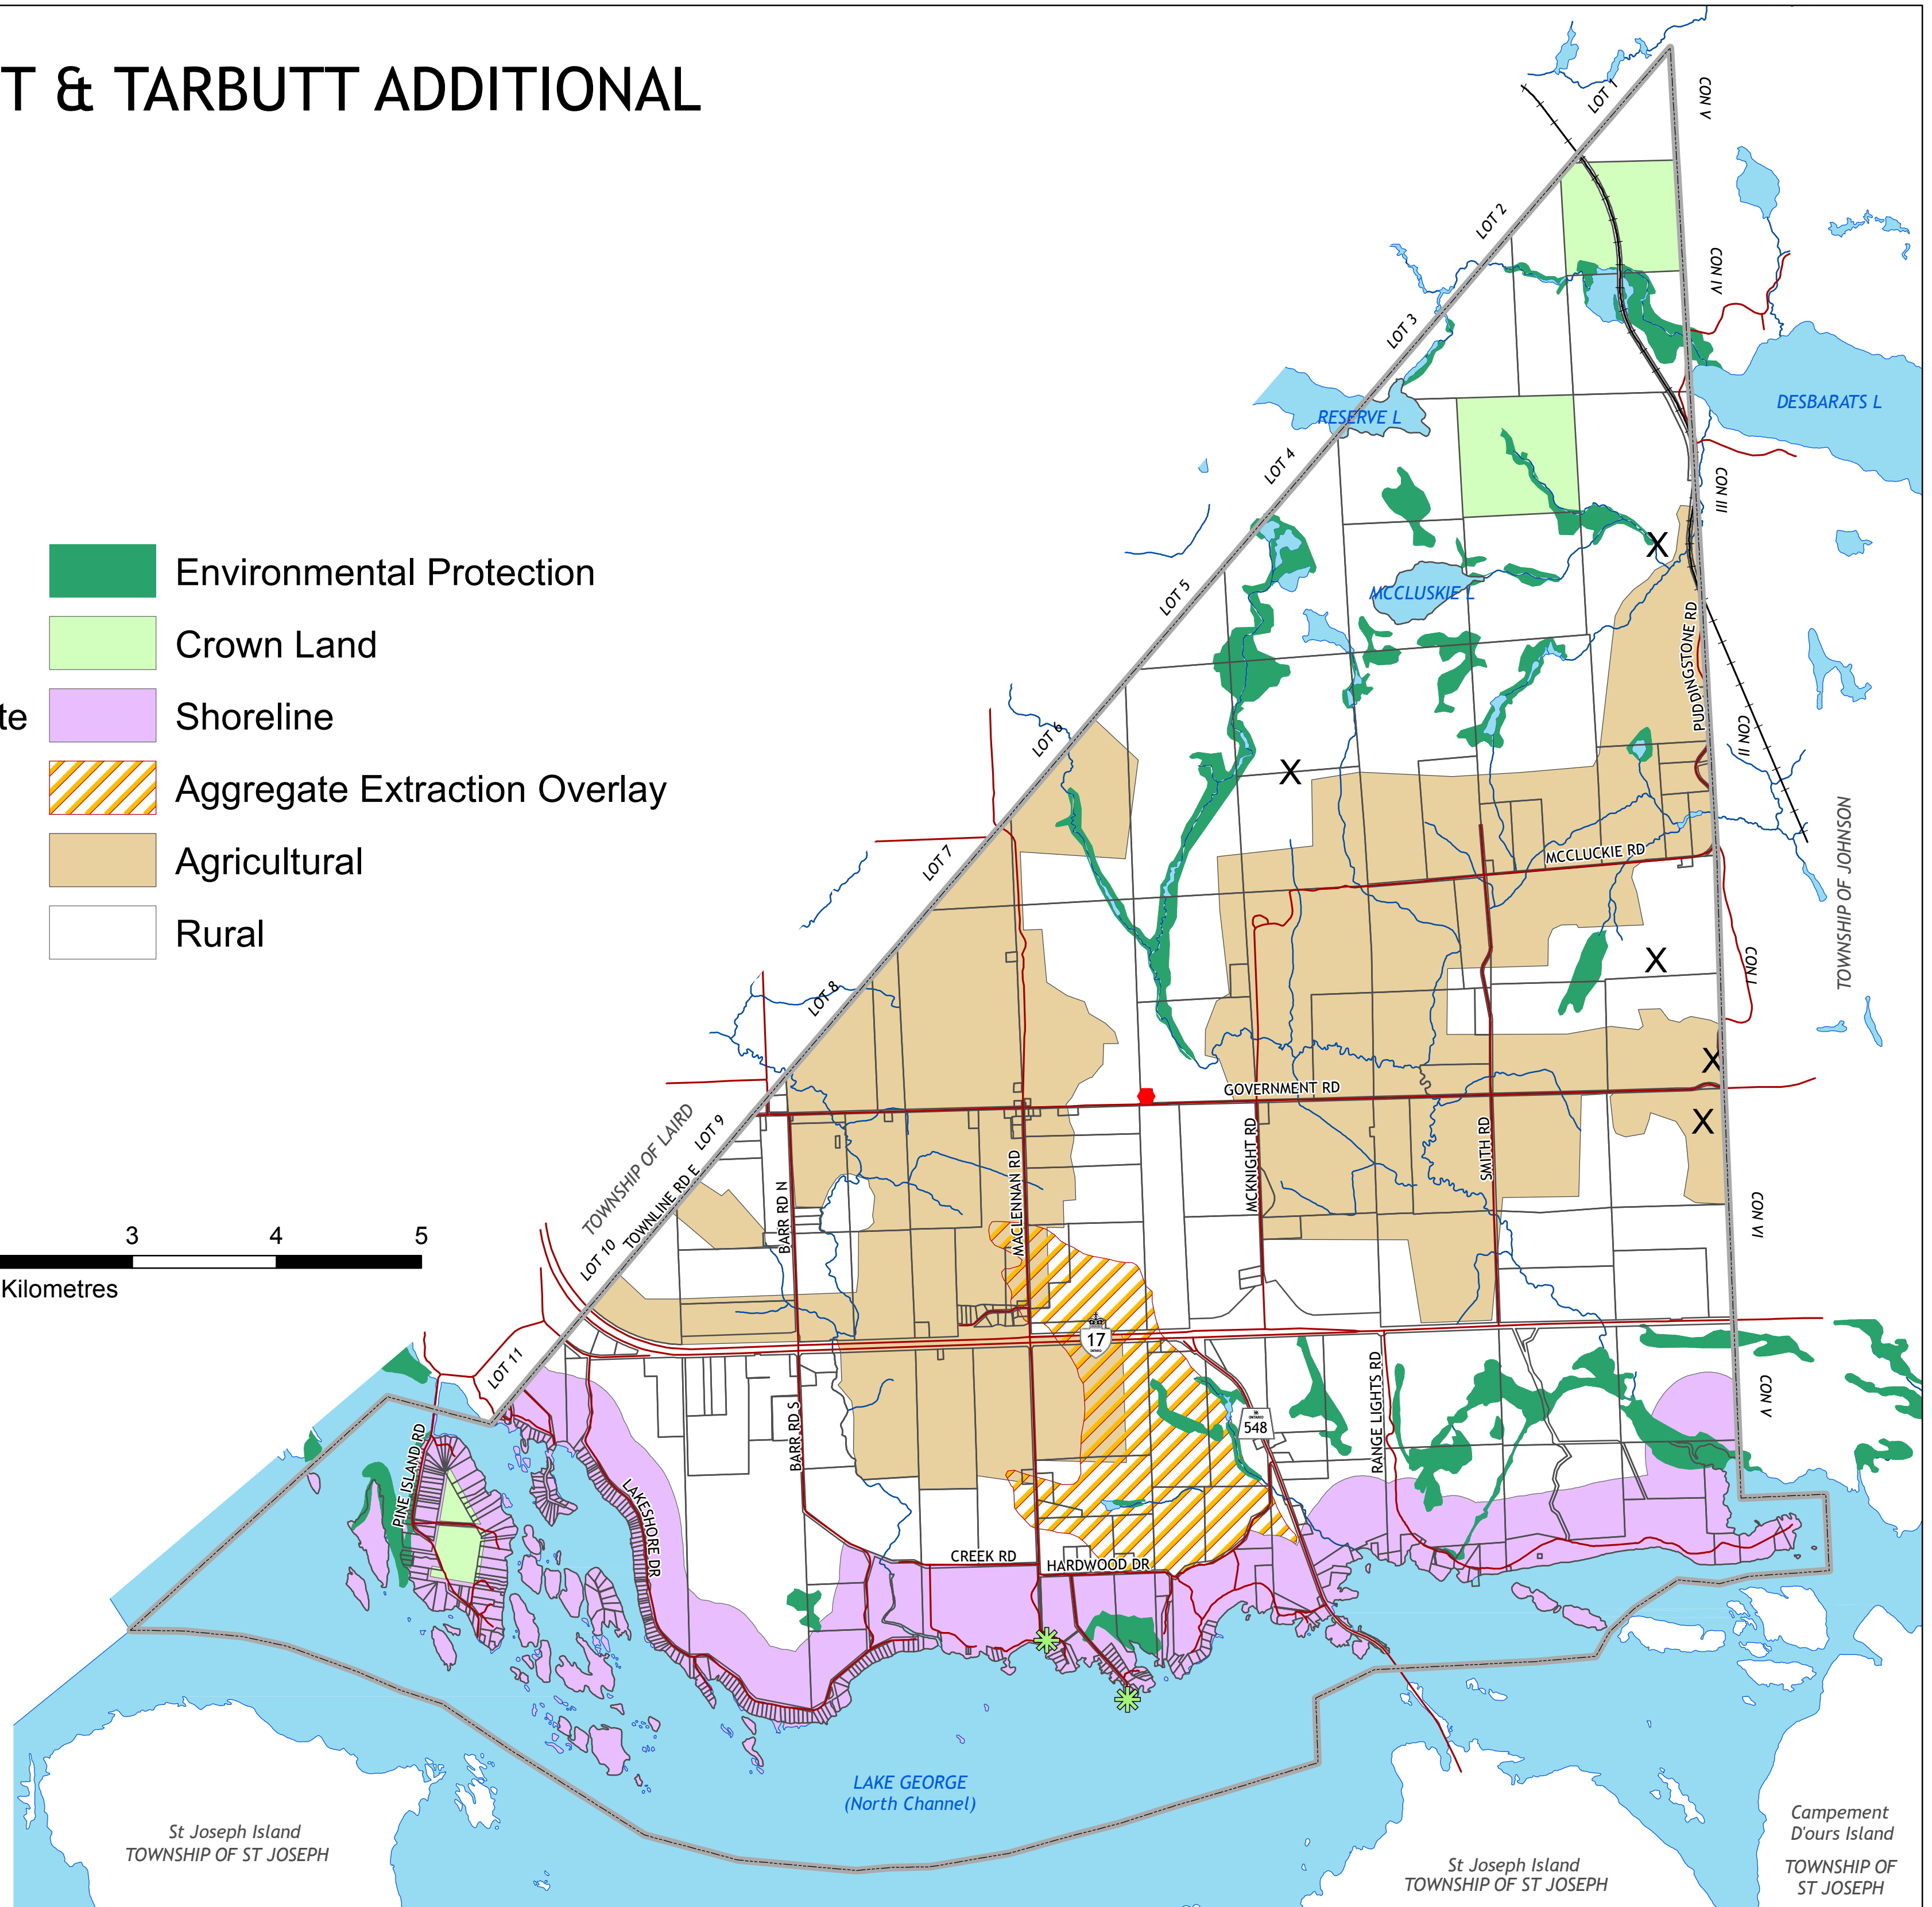

TOWNSHIP OF TARBUTT & TARBUTT ADDITIONAL Official Plan

SCHEDULE 'A' Land Use

Legend

- X Abandoned Mine Sites
- * Park
- Closed Waste Disposal Site
- +— Railway
- Roads
- Watercourse
- Township Boundary
- Environmental Protection
- Crown Land
- Shoreline
- ▨ Aggregate Extraction Overlay
- Agricultural
- Rural

Datum: GCS North American 1983
 Projection: UTM ZONE 16
 Adopted Date: April 28, 2015

St Joseph Island
TOWNSHIP OF ST JOSEPH

St Joseph Island
TOWNSHIP OF ST JOSEPH

Campement
D'ours Island
TOWNSHIP OF
ST JOSEPH